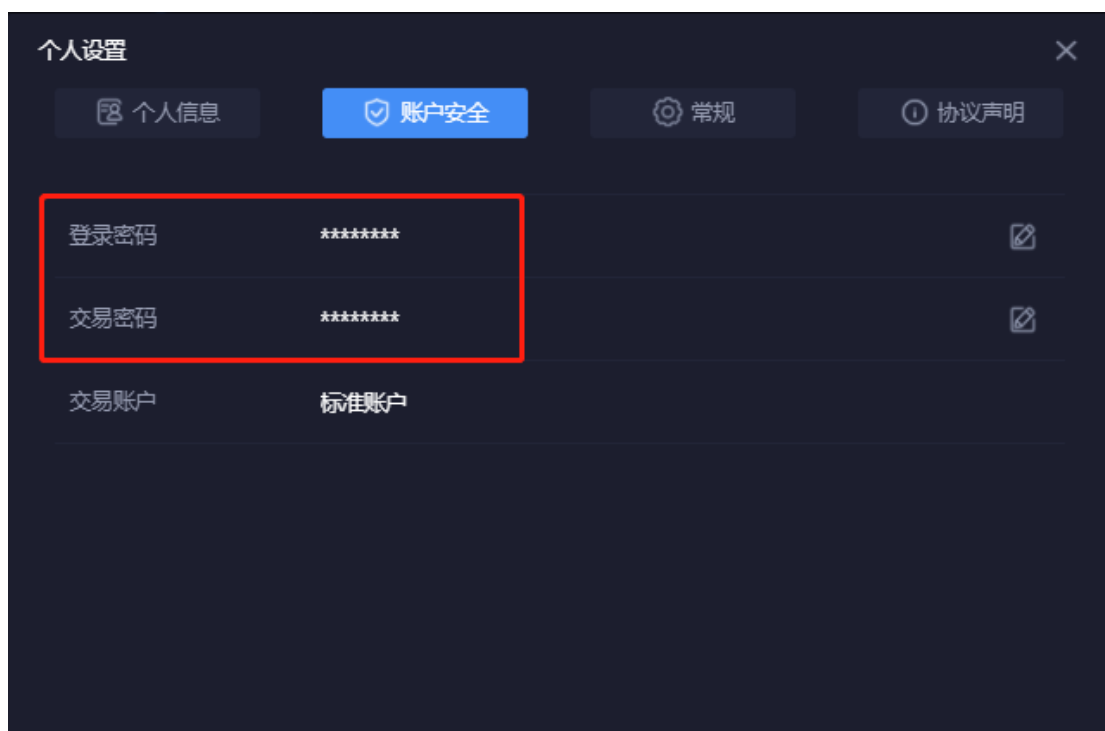

選擇密码登录方式, 此密码为**会员登录密码**, 為您注册会员時候自己設置的。

The screenshot shows the HYPRO registration interface. On the left is the same dark-themed background with the HYPRO logo and 'Based on LinkTrade ©LINKSOFT'. On the right is the registration form. At the top right are language options '简 | EN'. Below them are three registration methods: '注册账号' (Register Account), '密码登录' (Password Login), and '验证码登录' (Verify Code Login). The '注册账号' option is highlighted with a red box. Below the registration methods is a '设置密码' (Set Password) section with a placeholder '请输入8-16位数字英文或字符任意组合'. Below that is a '确认密码' (Confirm Password) section with a placeholder '请再次确认密码'. Below these is an '邀请码' (Invitation Code) field with a placeholder '请输入邀请码 (无可不填)'. At the bottom are two buttons: a blue '立即注册' (Register Immediately) button and a grey '返回' (Return) button.

华赢海马 Pro 网页版登入教学

3. 登入后, 点击帐户-> 登录交易

4. 输入您的证券账户号码及交易密码进行登录

您的证券账户号码为 7 位数字, 可从密码邮件或日结单获取, 例: 9020001

交易密码请打开密码邮件附件中的密码

华赢海马 Pro 网页版登入教学

修改密码

如要修改会员登录密码, 请在网页版的右上方点击 [设置] -> [账户安全]